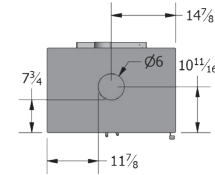

THE NOVO SERIES

NOVO 18

NOVO 24

NOVO 38

UNIVERSAL TABLE

	HEAT CAPACITY	500 to 1,000 sq.ft.	500 to 1,500 sq.ft.	1,000 to 2,500 sq.ft.
	HEATING TIME	Up to 10 hours	Up to 10 hours	Up to 12 hours
	EPA FIREBOX SIZE	1.8 cubic feet	2.4 cubic feet	3.8 cubic feet
	GLASS DIMENSIONS	17 1/8" x 12"	23" x 12 3/4"	22 3/4" x 15 3/8"
	MAX. HEAT OUTPUT	60,000 BTUs	75,000 BTUs	125,000 BTUs
	LOG SIZE	Maximum: 18" Recommended: 18"	Maximum: 24" Recommended: 18"	Maximum: 23" Recommended: 18"
	EMISSIONS	1.99 g/h EPA 2020 Certified	1.77 g/h EPA 2020 Certified	1.85 g/h EPA 2020 Certified
	CHIMNEY	6 inch listed to UL103/ ULC S629 standards	6 inch listed to UL103/ ULC S629 standards	6 inch listed to UL103/ ULC S629 standards
	WEIGHT			
	FIREPLACE	230 lbs	250 lbs	300 lbs
	PODIUM	50 lbs	55 lbs	60 lbs
	TABLE	120 lbs	120 lbs	120 lbs

WARNING: Failure to follow the information below is a safety hazard and may result in property damage.

Standard Installation

Corner Installation

Through Wall Installation

Floor Protector

Single Wall Connector	Canada			USA		
	Novo 18	Novo 24	Novo 38	Novo 18	Novo 24	Novo 38
A	18"	14 7/8"	14 7/8"	18"	14 7/8"	14 7/8"
B	26 1/2"	26 1/2"	26 1/2"	26 1/2"	26 1/2"	26 1/2"
C	11 1/2"	11 7/8"	12 1/2"	11 1/2"	11 7/8"	12 1/2"
D	18"	18"	18"	18"	18"	18"
E	6 1/8"	4 1/4"	4 1/2"	6 1/8"	4 1/4"	4 1/2"
F	18"	18"	18"	18"	18"	18"
G	84"	84"	84"	84"	84"	84"
I	18"	18"	18"	18"	18"	18"
J	8"	8"	8"	0"	0"	0"
K	8"	8"	8"	N/A	N/A	N/A
L	N/A	N/A	N/A	8"	8"	8"
M	18"	18"	18"	16"	16"	16"