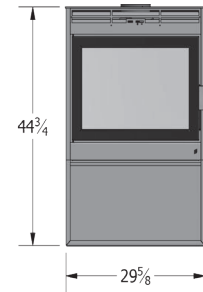

THE NOVO SERIES

NOVO 18

NOVO 24

NOVO 38

UNIVERSAL TABLE

	HEAT CAPACITY	500 to 1,000 sq.ft.	500 to 1,500 sq.ft.	1,000 to 2,500 sq.ft.
	HEATING TIME	Up to 10 hours	Up to 10 hours	Up to 12 hours
	EPA FIREBOX SIZE	1.8 cubic feet	2.4 cubic feet	3.8 cubic feet
	GLASS DIMENSIONS	17 1/8" x 12"	23" x 12 3/4"	22 3/4" x 15 3/8"
	MAX. HEAT OUTPUT	60,000 BTUs	75,000 BTUs	125,000 BTUs
	LOG SIZE	Maximum: 18" Recommended: 18"	Maximum: 24" Recommended: 18"	Maximum: 23" Recommended: 18"
	EMISSIONS	1.99 g/h EPA 2020 Certified	1.77 g/h EPA 2020 Certified	1.85 g/h EPA 2020 Certified
	CHIMNEY	6 inch listed to UL103/ ULC S629 standards	6 inch listed to UL103/ ULC S629 standards	6 inch listed to UL103/ ULC S629 standards
	WEIGHT			
	FIREPLACE	230 lbs	250 lbs	300 lbs
	PODIUM	50 lbs	55 lbs	60 lbs
	TABLE	120 lbs	120 lbs	120 lbs

WARNING: Failure to follow the information below is a safety hazard and may result in property damage.

Standard Installation

Corner Installation

Through Wall Installation

Floor Protector

Single Wall Connector	Canada			USA		
	Novo 18	Novo 24	Novo 38	Novo 18	Novo 24	Novo 38
A	18"	14 7/8"	14 7/8"	18"	14 7/8"	14 7/8"
B	26 1/2"	26 1/2"	26 1/2"	26 1/2"	26 1/2"	26 1/2"
C	11 1/2"	11 7/8"	12 1/2"	11 1/2"	11 7/8"	12 1/2"
D	18"	18"	18"	18"	18"	18"
E	6 1/8"	4 1/4"	4 1/2"	6 1/8"	4 1/4"	4 1/2"
F	18"	18"	18"	18"	18"	18"
G	84"	84"	84"	84"	84"	84"
I	18"	18"	18"	18"	18"	18"
J	8"	8"	8"	0"	0"	0"
K	8"	8"	8"	N/A	N/A	N/A
L	N/A	N/A	N/A	8"	8"	8"
M	18"	18"	18"	16"	16"	16"