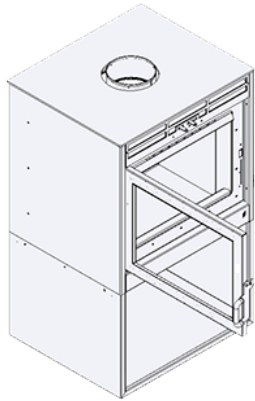

THE NOVO SERIES

NOVO 18

NOVO 24

NOVO 38

UNIVERSAL TABLE

	HEAT CAPACITY	500 to 1,000 sq.ft.	500 to 1,500 sq.ft.	1,000 to 2,500 sq.ft.
	HEATING TIME	Up to 10 hours	Up to 10 hours	Up to 12 hours
	EPA FIREBOX SIZE	1.8 cubic feet	2.4 cubic feet	3.8 cubic feet
	GLASS DIMENSIONS	17 1/8" x 12"	23" x 12 3/4"	22 3/4" x 15 3/8"
	MAX. HEAT OUTPUT	60,000 BTUs	75,000 BTUs	125,000 BTUs
	LOG SIZE	Maximum: 18" Recommended: 18"	Maximum: 24" Recommended: 18"	Maximum: 23" Recommended: 18"
	EMISSIONS	1.99 g/h EPA 2020 Certified	1.77 g/h EPA 2020 Certified	1.85 g/h EPA 2020 Certified
	CHIMNEY	6 inch listed to UL103/ ULC S629 standards	6 inch listed to UL103/ ULC S629 standards	6 inch listed to UL103/ ULC S629 standards
	WEIGHT			
	FIREPLACE	230 lbs	250 lbs	300 lbs
	PODIUM	50 lbs	55 lbs	60 lbs
	TABLE	120 lbs	120 lbs	120 lbs

WARNING: Failure to follow the information below is a safety hazard and may result in property damage.

Standard Installation

Corner Installation

Through Wall Installation

Floor Protector

Single Wall Connector	Canada			USA		
	Novo 18	Novo 24	Novo 38	Novo 18	Novo 24	Novo 38
A	18"	14 7/8"	14 7/8"	18"	14 7/8"	14 7/8"
B	26 1/2"	26 1/2"	26 1/2"	26 1/2"	26 1/2"	26 1/2"
C	11 1/2"	11 7/8"	12 1/2"	11 1/2"	11 7/8"	12 1/2"
D	18"	18"	18"	18"	18"	18"
E	6 1/8"	4 1/4"	4 1/2"	6 1/8"	4 1/4"	4 1/2"
F	18"	18"	18"	18"	18"	18"
G	84"	84"	84"	84"	84"	84"
I	18"	18"	18"	18"	18"	18"
J	8"	8"	8"	0"	0"	0"
K	8"	8"	8"	N/A	N/A	N/A
L	N/A	N/A	N/A	8"	8"	8"
M	18"	18"	18"	16"	16"	16"