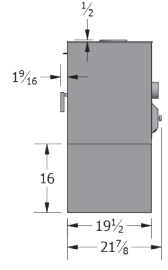

THE NOVO SERIES

NOVO 18

NOVO 24

NOVO 38

UNIVERSAL TABLE

	HEAT CAPACITY	500 to 1,000 sq.ft.	500 to 1,500 sq.ft.	1,000 to 2,500 sq.ft.
	HEATING TIME	Up to 10 hours	Up to 10 hours	Up to 12 hours
	EPA FIREBOX SIZE	1.8 cubic feet	2.4 cubic feet	3.8 cubic feet
	GLASS DIMENSIONS	17 1/8" x 12"	23" x 12 3/4"	22 3/4" x 15 3/8"
	MAX. HEAT OUTPUT	60,000 BTUs	75,000 BTUs	125,000 BTUs
	LOG SIZE	Maximum: 18" Recommended: 18"	Maximum: 24" Recommended: 18"	Maximum: 23" Recommended: 18"
	EMISSIONS	1.99 g/h EPA 2020 Certified	1.77 g/h EPA 2020 Certified	1.85 g/h EPA 2020 Certified
	CHIMNEY	6 inch listed to UL103/ ULC S629 standards	6 inch listed to UL103/ ULC S629 standards	6 inch listed to UL103/ ULC S629 standards
	WEIGHT			
	FIREPLACE	230 lbs	250 lbs	300 lbs
	PODIUM	50 lbs	55 lbs	60 lbs
	TABLE	120 lbs	120 lbs	120 lbs

WARNING: Failure to follow the information below is a safety hazard and may result in property damage.

Standard Installation

Corner Installation

Through Wall Installation

Floor Protector

Single Wall Connector	Canada			USA		
	Novo 18	Novo 24	Novo 38	Novo 18	Novo 24	Novo 38
A	18"	14 7/8"	14 7/8"	18"	14 7/8"	14 7/8"
B	26 1/2"	26 1/2"	26 1/2"	26 1/2"	26 1/2"	26 1/2"
C	11 1/2"	11 7/8"	12 1/2"	11 1/2"	11 7/8"	12 1/2"
D	18"	18"	18"	18"	18"	18"
E	6 1/8"	4 1/4"	4 1/2"	6 1/8"	4 1/4"	4 1/2"
F	18"	18"	18"	18"	18"	18"
G	84"	84"	84"	84"	84"	84"
I	18"	18"	18"	18"	18"	18"
J	8"	8"	8"	0"	0"	0"
K	8"	8"	8"	N/A	N/A	N/A
L	N/A	N/A	N/A	8"	8"	8"
M	18"	18"	18"	16"	16"	16"