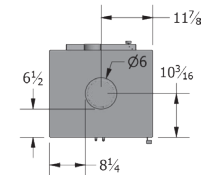

THE NOVO SERIES

NOVO 18

NOVO 24

NOVO 38

UNIVERSAL TABLE

	HEAT CAPACITY	500 to 1,000 sq.ft.	500 to 1,500 sq.ft.	1,000 to 2,500 sq.ft.
	HEATING TIME	Up to 10 hours	Up to 10 hours	Up to 12 hours
	EPA FIREBOX SIZE	1.8 cubic feet	2.4 cubic feet	3.8 cubic feet
	GLASS DIMENSIONS	17 1/8" x 12"	23" x 12 3/4"	22 3/4" x 15 3/8"
	MAX. HEAT OUTPUT	60,000 BTUs	75,000 BTUs	125,000 BTUs
	LOG SIZE	Maximum: 18" Recommended: 18"	Maximum: 24" Recommended: 18"	Maximum: 23" Recommended: 18"
	EMISSIONS	1.99 g/h EPA 2020 Certified	1.77 g/h EPA 2020 Certified	1.85 g/h EPA 2020 Certified
	CHIMNEY	6 inch listed to UL103/ ULC S629 standards	6 inch listed to UL103/ ULC S629 standards	6 inch listed to UL103/ ULC S629 standards
	WEIGHT			
	FIREPLACE	230 lbs	250 lbs	300 lbs
	PODIUM	50 lbs	55 lbs	60 lbs
	TABLE	120 lbs	120 lbs	120 lbs

WARNING: Failure to follow the information below is a safety hazard and may result in property damage.

Standard Installation

Corner Installation

Through Wall Installation

Floor Protector

Single Wall Connector	Canada			USA		
	Novo 18	Novo 24	Novo 38	Novo 18	Novo 24	Novo 38
A	18"	14 7/8"	14 7/8"	18"	14 7/8"	14 7/8"
B	26 1/2"	26 1/2"	26 1/2"	26 1/2"	26 1/2"	26 1/2"
C	11 1/2"	11 7/8"	12 1/2"	11 1/2"	11 7/8"	12 1/2"
D	18"	18"	18"	18"	18"	18"
E	6 1/8"	4 1/4"	4 1/2"	6 1/8"	4 1/4"	4 1/2"
F	18"	18"	18"	18"	18"	18"
G	84"	84"	84"	84"	84"	84"
I	18"	18"	18"	18"	18"	18"
J	8"	8"	8"	0"	0"	0"
K	8"	8"	8"	N/A	N/A	N/A
L	N/A	N/A	N/A	8"	8"	8"
M	18"	18"	18"	16"	16"	16"