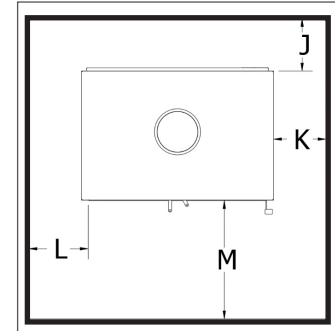

Floor Protector

Single Wall Connector	Canada			USA		
	Novo 18	Novo 24	Novo 38	Novo 18	Novo 24	Novo 38
A	18"	14 7/8"	14 7/8"	18"	14 7/8"	14 7/8"
B	26 1/2"	26 1/2"	26 1/2"	26 1/2"	26 1/2"	26 1/2"
C	11 1/2"	11 7/8"	12 1/2"	11 1/2"	11 7/8"	12 1/2"
D	18"	18"	18"	18"	18"	18"
E	6 1/8"	4 1/4"	4 1/2"	6 1/8"	4 1/4"	4 1/2"
F	18"	18"	18"	18"	18"	18"
G	84"	84"	84"	84"	84"	84"
I	18"	18"	18"	18"	18"	18"
J	8"	8"	8"	0"	0"	0"
K	8"	8"	8"	N/A	N/A	N/A
L	N/A	N/A	N/A	8"	8"	8"
M	18"	18"	18"	16"	16"	16"