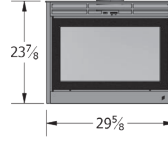

THE NOVO SERIES

NOVO 18

NOVO 24

NOVO 38

UNIVERSAL TABLE

	HEAT CAPACITY	500 to 1,000 sq.ft.	500 to 1,500 sq.ft.	1,000 to 2,500 sq.ft.
	HEATING TIME	Up to 10 hours	Up to 10 hours	Up to 12 hours
	EPA FIREBOX SIZE	1.8 cubic feet	2.4 cubic feet	3.8 cubic feet
	GLASS DIMENSIONS	17 1/8" x 12"	23" x 12 3/4"	22 3/4" x 15 3/8"
	MAX. HEAT OUTPUT	60,000 BTUs	75,000 BTUs	125,000 BTUs
	LOG SIZE	Maximum: 18" Recommended: 18"	Maximum: 24" Recommended: 18"	Maximum: 23" Recommended: 18"
	EMISSIONS	1.99 g/h EPA 2020 Certified	1.77 g/h EPA 2020 Certified	1.85 g/h EPA 2020 Certified
	CHIMNEY	6 inch listed to UL103/ ULC S629 standards	6 inch listed to UL103/ ULC S629 standards	6 inch listed to UL103/ ULC S629 standards
	WEIGHT			
	FIREPLACE	230 lbs	250 lbs	300 lbs
	PODIUM	50 lbs	55 lbs	60 lbs
	TABLE	120 lbs	120 lbs	120 lbs