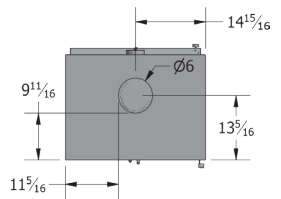

THE NOVO SERIES

NOVO 18

NOVO 24

NOVO 38

UNIVERSAL TABLE

	HEAT CAPACITY	500 to 1,000 sq.ft.	500 to 1,500 sq.ft.	1,000 to 2,500 sq.ft.
	HEATING TIME	Up to 10 hours	Up to 10 hours	Up to 12 hours
	EPA FIREBOX SIZE	1.8 cubic feet	2.4 cubic feet	3.8 cubic feet
	GLASS DIMENSIONS	17 1/8" x 12"	23" x 12 3/4"	22 3/4" x 15 3/8"
	MAX. HEAT OUTPUT	60,000 BTUs	75,000 BTUs	125,000 BTUs
	LOG SIZE	Maximum: 18" Recommended: 18"	Maximum: 24" Recommended: 18"	Maximum: 23" Recommended: 18"
	EMISSIONS	1.99 g/h EPA 2020 Certified	1.77 g/h EPA 2020 Certified	1.85 g/h EPA 2020 Certified
	CHIMNEY	6 inch listed to UL103/ ULC S629 standards	6 inch listed to UL103/ ULC S629 standards	6 inch listed to UL103/ ULC S629 standards
	WEIGHT			
	FIREPLACE	230 lbs	250 lbs	300 lbs
	PODIUM	50 lbs	55 lbs	60 lbs
	TABLE	120 lbs	120 lbs	120 lbs

WARNING: Failure to follow the information below is a safety hazard and may result in property damage.

Standard Installation

Corner Installation

Through Wall Installation

Floor Protector

Single Wall Connector	Canada			USA		
	Novo 18	Novo 24	Novo 38	Novo 18	Novo 24	Novo 38
A	18"	14 7/8"	14 7/8"	18"	14 7/8"	14 7/8"
B	26 1/2"	26 1/2"	26 1/2"	26 1/2"	26 1/2"	26 1/2"
C	11 1/2"	11 7/8"	12 1/2"	11 1/2"	11 7/8"	12 1/2"
D	18"	18"	18"	18"	18"	18"
E	6 1/8"	4 1/4"	4 1/2"	6 1/8"	4 1/4"	4 1/2"
F	18"	18"	18"	18"	18"	18"
G	84"	84"	84"	84"	84"	84"
I	18"	18"	18"	18"	18"	18"
J	8"	8"	8"	0"	0"	0"
K	8"	8"	8"	N/A	N/A	N/A
L	N/A	N/A	N/A	8"	8"	8"
M	18"	18"	18"	16"	16"	16"