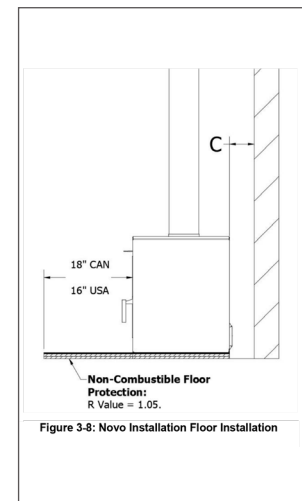

Figure 3-5: Novo Installation at H2

3594 Jarry East, Montreal, Quebec H1Z 2G4
Telephone: 514 593.4722 Toll-free: 1 877 593.4722
www.supremem.com | info@supremem.com

Information and images contained in this catalog are subject to change and should be used for reference only. All installations should be done in accordance to the specifications detailed in the owner's manual.