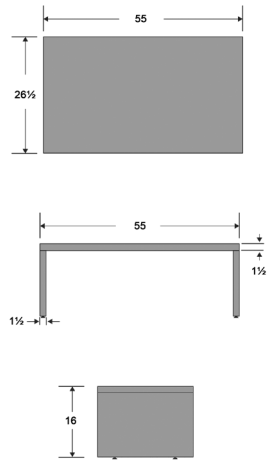

THE NOVO SERIES

NOVO 18

NOVO 24

NOVO 38

UNIVERSAL TABLE

	HEAT CAPACITY	500 to 1,000 sq.ft.	500 to 1,500 sq.ft.	1,000 to 2,500 sq.ft.
	HEATING TIME	Up to 10 hours	Up to 10 hours	Up to 12 hours
	EPA FIREBOX SIZE	1.8 cubic feet	2.4 cubic feet	3.8 cubic feet
	GLASS DIMENSIONS	17 1/8" x 12"	23" x 12 3/4"	22 3/4" x 15 3/8"
	MAX. HEAT OUTPUT	60,000 BTUs	75,000 BTUs	125,000 BTUs
	LOG SIZE	Maximum: 18" Recommended: 18"	Maximum: 24" Recommended: 18"	Maximum: 23" Recommended: 18"
	EMISSIONS	1.99 g/h EPA 2020 Certified	1.77 g/h EPA 2020 Certified	1.85 g/h EPA 2020 Certified
	CHIMNEY	6 inch listed to UL103/ ULC S629 standards	6 inch listed to UL103/ ULC S629 standards	6 inch listed to UL103/ ULC S629 standards
	WEIGHT			
	FIREPLACE	230 lbs	250 lbs	300 lbs
	PODIUM	50 lbs	55 lbs	60 lbs
	TABLE	120 lbs	120 lbs	120 lbs

WARNING: Failure to follow the information below is a safety hazard and may result in property damage.

Standard Installation

Corner Installation

Through Wall Installation

Floor Protector

Single Wall Connector	Canada			USA		
	Novo 18	Novo 24	Novo 38	Novo 18	Novo 24	Novo 38
A	18"	14 7/8"	14 7/8"	18"	14 7/8"	14 7/8"
B	26 1/2"	26 1/2"	26 1/2"	26 1/2"	26 1/2"	26 1/2"
C	11 1/2"	11 7/8"	12 1/2"	11 1/2"	11 7/8"	12 1/2"
D	18"	18"	18"	18"	18"	18"
E	6 1/8"	4 1/4"	4 1/2"	6 1/8"	4 1/4"	4 1/2"
F	18"	18"	18"	18"	18"	18"
G	84"	84"	84"	84"	84"	84"
I	18"	18"	18"	18"	18"	18"
J	8"	8"	8"	0"	0"	0"
K	8"	8"	8"	N/A	N/A	N/A
L	N/A	N/A	N/A	8"	8"	8"
M	18"	18"	18"	16"	16"	16"