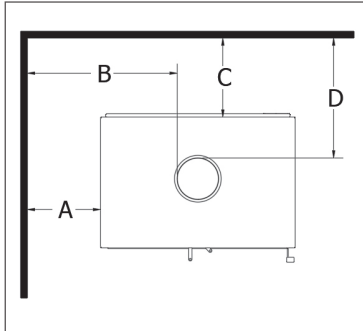

CLEARANCES TO COMBUSTIBLES

The Novo stove has been certified under the ULC S627 (Canada), UL 1482 (USA), and UL 737 (USA) safety standards. The clearances below must be respected to ensure safe operation of the unit under normal and extreme conditions.

WARNING: Failure to follow the information below is a safety hazard and may result in property damage.

Standard Installation