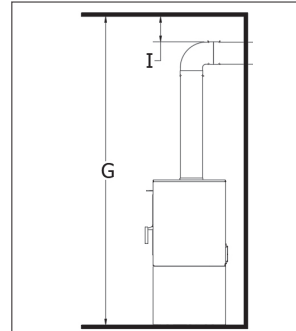

Through Wall Installation