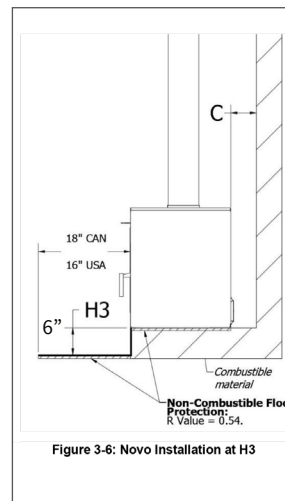

Figure 3-6: Novo Installation at H3