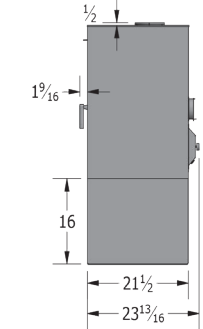

THE NOVO SERIES

NOVO 18

NOVO 24

NOVO 38

UNIVERSAL TABLE

	HEAT CAPACITY	500 to 1,000 sq.ft.	500 to 1,500 sq.ft.	1,000 to 2,500 sq.ft.
	HEATING TIME	Up to 10 hours	Up to 10 hours	Up to 12 hours
	EPA FIREBOX SIZE	1.8 cubic feet	2.4 cubic feet	3.8 cubic feet
	GLASS DIMENSIONS	17 1/8" x 12"	23" x 12 3/4"	22 3/4" x 15 3/8"
	MAX. HEAT OUTPUT	60,000 BTUs	75,000 BTUs	125,000 BTUs
	LOG SIZE	Maximum: 18" Recommended: 18"	Maximum: 24" Recommended: 18"	Maximum: 23" Recommended: 18"
	EMISSIONS	1.99 g/h EPA 2020 Certified	1.77 g/h EPA 2020 Certified	1.85 g/h EPA 2020 Certified
	CHIMNEY	6 inch listed to UL103/ ULC S629 standards	6 inch listed to UL103/ ULC S629 standards	6 inch listed to UL103/ ULC S629 standards
	WEIGHT			
	FIREPLACE	230 lbs	250 lbs	300 lbs
	PODIUM	50 lbs	55 lbs	60 lbs
	TABLE	120 lbs	120 lbs	120 lbs

WARNING: Failure to follow the information below is a safety hazard and may result in property damage.

Standard Installation

Corner Installation

Through Wall Installation

Floor Protector

Single Wall Connector	Canada			USA		
	Novo 18	Novo 24	Novo 38	Novo 18	Novo 24	Novo 38
A	18"	14 7/8"	14 7/8"	18"	14 7/8"	14 7/8"
B	26 1/2"	26 1/2"	26 1/2"	26 1/2"	26 1/2"	26 1/2"
C	11 1/2"	11 7/8"	12 1/2"	11 1/2"	11 7/8"	12 1/2"
D	18"	18"	18"	18"	18"	18"
E	6 1/8"	4 1/4"	4 1/2"	6 1/8"	4 1/4"	4 1/2"
F	18"	18"	18"	18"	18"	18"
G	84"	84"	84"	84"	84"	84"
I	18"	18"	18"	18"	18"	18"
J	8"	8"	8"	0"	0"	0"
K	8"	8"	8"	N/A	N/A	N/A
L	N/A	N/A	N/A	8"	8"	8"
M	18"	18"	18"	16"	16"	16"