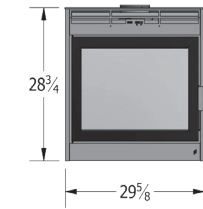

THE NOVO SERIES

NOVO 18

NOVO 24

NOVO 38

UNIVERSAL TABLE

	HEAT CAPACITY	500 to 1,000 sq.ft.	500 to 1,500 sq.ft.	1,000 to 2,500 sq.ft.
	HEATING TIME	Up to 10 hours	Up to 10 hours	Up to 12 hours
	EPA FIREBOX SIZE	1.8 cubic feet	2.4 cubic feet	3.8 cubic feet
	GLASS DIMENSIONS	17 1/8" x 12"	23" x 12 3/4"	22 3/4" x 15 3/8"
	MAX. HEAT OUTPUT	60,000 BTUs	75,000 BTUs	125,000 BTUs
	LOG SIZE	Maximum: 18" Recommended: 18"	Maximum: 24" Recommended: 18"	Maximum: 23" Recommended: 18"
	EMISSIONS	1.99 g/h EPA 2020 Certified	1.77 g/h EPA 2020 Certified	1.85 g/h EPA 2020 Certified
	CHIMNEY	6 inch listed to UL103/ ULC S629 standards	6 inch listed to UL103/ ULC S629 standards	6 inch listed to UL103/ ULC S629 standards
	WEIGHT			
	FIREPLACE	230 lbs	250 lbs	300 lbs
	PODIUM	50 lbs	55 lbs	60 lbs
	TABLE	120 lbs	120 lbs	120 lbs