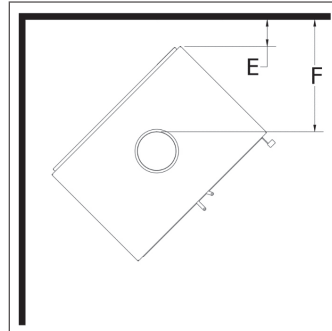

Corner Installation