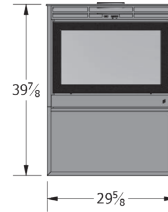

THE NOVO SERIES

NOVO 18

NOVO 24

NOVO 38

UNIVERSAL TABLE

	HEAT CAPACITY	500 to 1,000 sq.ft.	500 to 1,500 sq.ft.	1,000 to 2,500 sq.ft.
	HEATING TIME	Up to 10 hours	Up to 10 hours	Up to 12 hours
	EPA FIREBOX SIZE	1.8 cubic feet	2.4 cubic feet	3.8 cubic feet
	GLASS DIMENSIONS	17 1/8" x 12"	23" x 12 3/4"	22 3/4" x 15 3/8"
	MAX. HEAT OUTPUT	60,000 BTUs	75,000 BTUs	125,000 BTUs
	LOG SIZE	Maximum: 18" Recommended: 18"	Maximum: 24" Recommended: 18"	Maximum: 23" Recommended: 18"
	EMISSIONS	1.99 g/h EPA 2020 Certified	1.77 g/h EPA 2020 Certified	1.85 g/h EPA 2020 Certified
	CHIMNEY	6 inch listed to UL103/ ULC S629 standards	6 inch listed to UL103/ ULC S629 standards	6 inch listed to UL103/ ULC S629 standards
	WEIGHT			
	FIREPLACE	230 lbs	250 lbs	300 lbs
	PODIUM	50 lbs	55 lbs	60 lbs
	TABLE	120 lbs	120 lbs	120 lbs