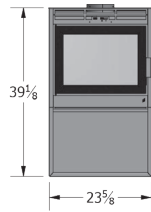

THE NOVO SERIES

NOVO 18

NOVO 24

NOVO 38

UNIVERSAL TABLE

	HEAT CAPACITY	500 to 1,000 sq.ft.	500 to 1,500 sq.ft.	1,000 to 2,500 sq.ft.
	HEATING TIME	Up to 10 hours	Up to 10 hours	Up to 12 hours
	EPA FIREBOX SIZE	1.8 cubic feet	2.4 cubic feet	3.8 cubic feet
	GLASS DIMENSIONS	17 1/8" x 12"	23" x 12 3/4"	22 3/4" x 15 3/8"
	MAX. HEAT OUTPUT	60,000 BTUs	75,000 BTUs	125,000 BTUs
	LOG SIZE	Maximum: 18" Recommended: 18"	Maximum: 24" Recommended: 18"	Maximum: 23" Recommended: 18"
	EMISSIONS	1.99 g/h EPA 2020 Certified	1.77 g/h EPA 2020 Certified	1.85 g/h EPA 2020 Certified
	CHIMNEY	6 inch listed to UL103/ ULC S629 standards	6 inch listed to UL103/ ULC S629 standards	6 inch listed to UL103/ ULC S629 standards
	WEIGHT			
	FIREPLACE	230 lbs	250 lbs	300 lbs
	PODIUM	50 lbs	55 lbs	60 lbs
	TABLE	120 lbs	120 lbs	120 lbs