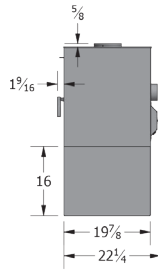

THE NOVO SERIES

NOVO 18

NOVO 24

NOVO 38

UNIVERSAL TABLE

	HEAT CAPACITY	500 to 1,000 sq.ft.	500 to 1,500 sq.ft.	1,000 to 2,500 sq.ft.
	HEATING TIME	Up to 10 hours	Up to 10 hours	Up to 12 hours
	EPA FIREBOX SIZE	1.8 cubic feet	2.4 cubic feet	3.8 cubic feet
	GLASS DIMENSIONS	17 1/8" x 12"	23" x 12 3/4"	22 3/4" x 15 3/8"
	MAX. HEAT OUTPUT	60,000 BTUs	75,000 BTUs	125,000 BTUs
	LOG SIZE	Maximum: 18" Recommended: 18"	Maximum: 24" Recommended: 18"	Maximum: 23" Recommended: 18"
	EMISSIONS	1.99 g/h EPA 2020 Certified	1.77 g/h EPA 2020 Certified	1.85 g/h EPA 2020 Certified
	CHIMNEY	6 inch listed to UL103/ ULC S629 standards	6 inch listed to UL103/ ULC S629 standards	6 inch listed to UL103/ ULC S629 standards
	WEIGHT			
	FIREPLACE	230 lbs	250 lbs	300 lbs
	PODIUM	50 lbs	55 lbs	60 lbs
	TABLE	120 lbs	120 lbs	120 lbs

WARNING: Failure to follow the information below is a safety hazard and may result in property damage.

Standard Installation

Corner Installation

Through Wall Installation

Floor Protector

Single Wall Connector	Canada			USA		
	Novo 18	Novo 24	Novo 38	Novo 18	Novo 24	Novo 38
A	18"	14 7/8"	14 7/8"	18"	14 7/8"	14 7/8"
B	26 1/2"	26 1/2"	26 1/2"	26 1/2"	26 1/2"	26 1/2"
C	11 1/2"	11 7/8"	12 1/2"	11 1/2"	11 7/8"	12 1/2"
D	18"	18"	18"	18"	18"	18"
E	6 1/8"	4 1/4"	4 1/2"	6 1/8"	4 1/4"	4 1/2"
F	18"	18"	18"	18"	18"	18"
G	84"	84"	84"	84"	84"	84"
I	18"	18"	18"	18"	18"	18"
J	8"	8"	8"	0"	0"	0"
K	8"	8"	8"	N/A	N/A	N/A
L	N/A	N/A	N/A	8"	8"	8"
M	18"	18"	18"	16"	16"	16"