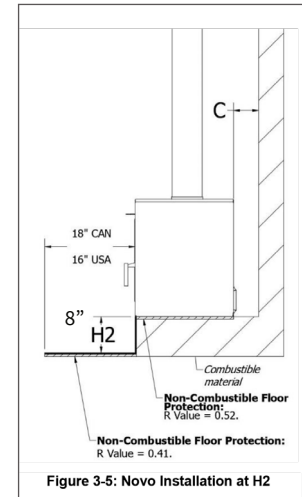

Double Wall Connector	Canada			USA		
	Novo 18	Novo 24	Novo 38	Novo 18	Novo 24	Novo 38
A	14"	11"	11"	14"	11"	11"
B	22 1/2"	22 1/2"	22 1/2"	22 1/2"	22 1/2"	22 1/2"
C	6"	6"	6"	6"	6"	6"
D	12 5/8"	12 1/8"	11 1/2"	12 5/8"	12 1/8"	11 1/2"
E	3"	1 1/4"	1 1/2"	3"	1 1/4"	1 1/2"
F	14 7/8"	14 7/8"	14 7/8"	14 7/8"	14 7/8"	14 7/8"
G	84"	84"	84"	84"	84"	84"
I	7"	7"	7"	7"	7"	7"
J	8"	8"	8"	N/A	N/A	N/A
K	8"	8"	8"	8"	8"	8"
L	N/A	N/A	N/A	8"	8"	8"
M	18"	18"	18"	16"	16"	16"