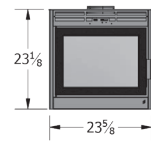

THE NOVO SERIES

NOVO 18

NOVO 24

NOVO 38

UNIVERSAL TABLE

	HEAT CAPACITY	500 to 1,000 sq.ft.	500 to 1,500 sq.ft.	1,000 to 2,500 sq.ft.
	HEATING TIME	Up to 10 hours	Up to 10 hours	Up to 12 hours
	EPA FIREBOX SIZE	1.8 cubic feet	2.4 cubic feet	3.8 cubic feet
	GLASS DIMENSIONS	17 1/8" x 12"	23" x 12 3/4"	22 3/4" x 15 3/8"
	MAX. HEAT OUTPUT	60,000 BTUs	75,000 BTUs	125,000 BTUs
	LOG SIZE	Maximum: 18" Recommended: 18"	Maximum: 24" Recommended: 18"	Maximum: 23" Recommended: 18"
	EMISSIONS	1.99 g/h EPA 2020 Certified	1.77 g/h EPA 2020 Certified	1.85 g/h EPA 2020 Certified
	CHIMNEY	6 inch listed to UL103/ ULC S629 standards	6 inch listed to UL103/ ULC S629 standards	6 inch listed to UL103/ ULC S629 standards
	WEIGHT			
	FIREPLACE	230 lbs	250 lbs	300 lbs
	PODIUM	50 lbs	55 lbs	60 lbs
	TABLE	120 lbs	120 lbs	120 lbs