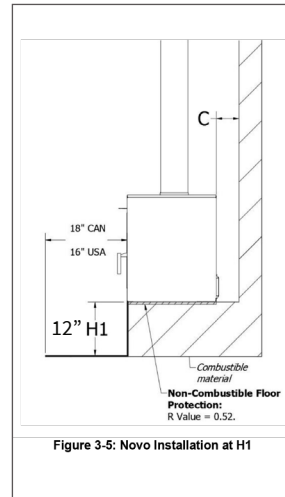

Clearances to Combustibles for Direct Floor Installation

Figure 3-5: Novo Installation at H1